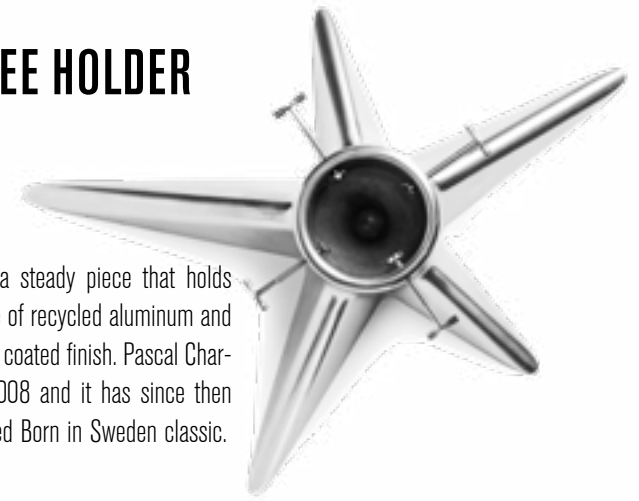

CHRISTMAS TREE HOLDER

Design: Pascal Charmolu

The Christmas tree holder is a steady piece that holds even really big trees. It is made of recycled aluminum and has either a polished or powder coated finish. Pascal Charmolu designed it already in 2008 and it has since then become a loved and appreciated Born in Sweden classic.

SHINY BLACK

Item nr: 7340037

Size: 65X53X18 cm