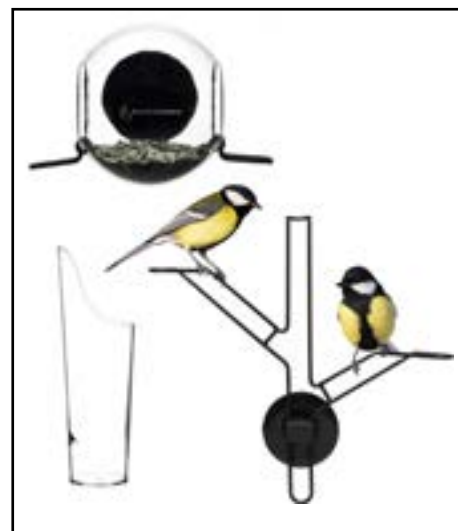

NEW
AUTUMN
2022

NAM NAM BIRDFEEDER
Design: Tom Stepp
Item nr: 7340276
Size: 29x31,4x29cm

*ALL YOU NEED IS A WINDOW -
and you will have a lot of fun
watching the birds eat!*

BIRDFEEDER FOR THE WINDOW

Design: Pascal Charmolu

These bird items are perfect gifts for the many people who love birds. Our Birdfeeder for the window is extra special since you don't need a garden, only a window. This is a gift that anyone would be happy to receive and you get to watch the birds eat at very close range. The fatball hanger is lovely to hang in a tree with the rubber ring allowing many birds to eat at the same time.