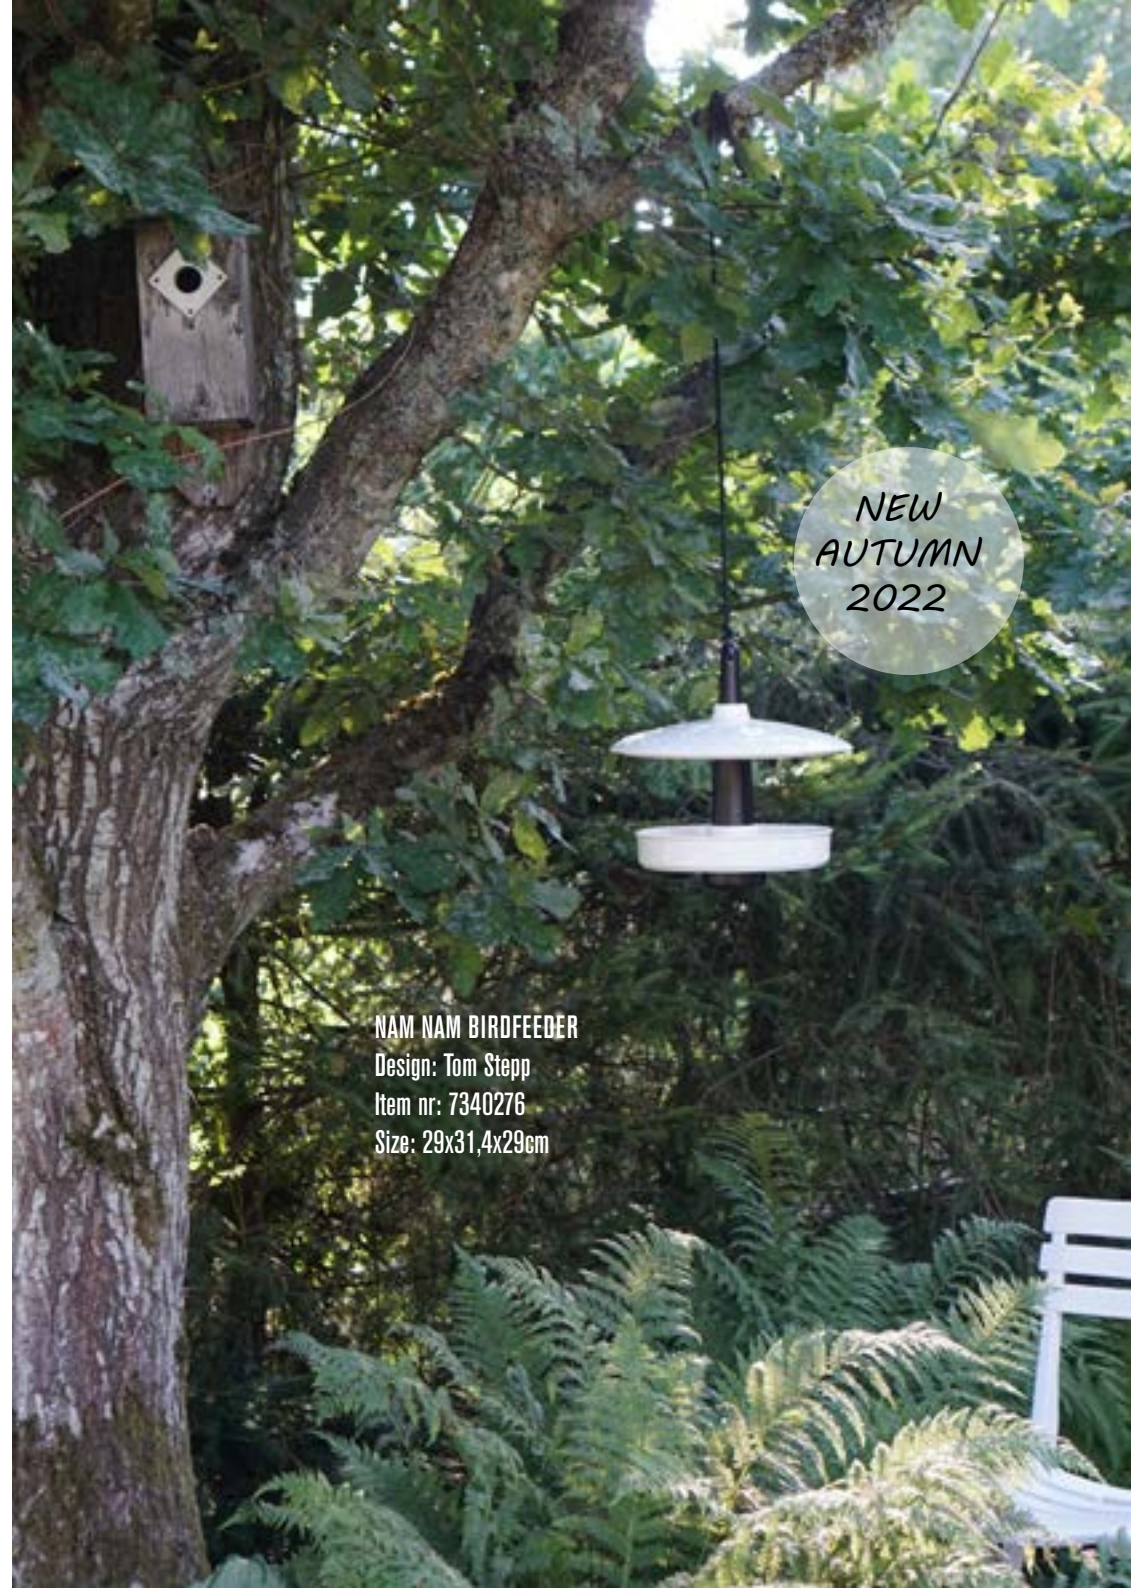

FEEDING THE BIRDS

Watching the birds is a joy to most people. They are so happy for a little extra food during winter time and it's just as much fun watching them splash around in a bird bath at summer. We have a selection of really nice bird items in our range, that make excellent gifts for yourself or a dear friend.

NEW
AUTUMN
2022

NAM NAM BIRDFEEDER
Design: Tom Stepp
Item nr: 7340276
Size: 29x31,4x29cm